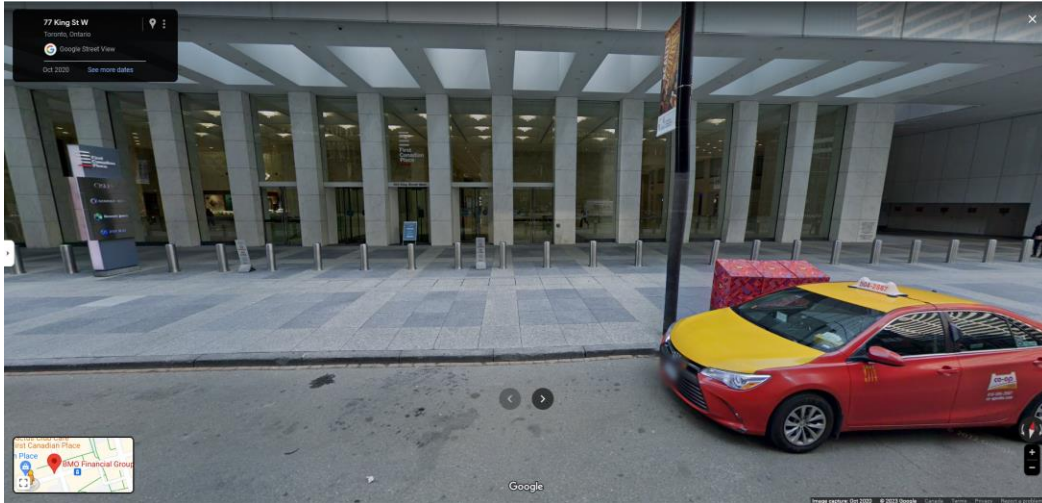

# Directions to Lennox Hall

## 1. From Adelaide Street West: (Recommended Entrance)

The entrance to the building is after Reds Wine Tavern and before Cactus Club when heading East on Adelaide Street West. Take the stairs going down to the entrance.

Enter the building and look for the Toronto Region Board of Trade logo / Lennox Hall sign on your left-hand side. There is no need to take the escalator.

2. **From King Street:**

The entrance to the building is after BMO and before Kings Taps when heading West on King Street West.