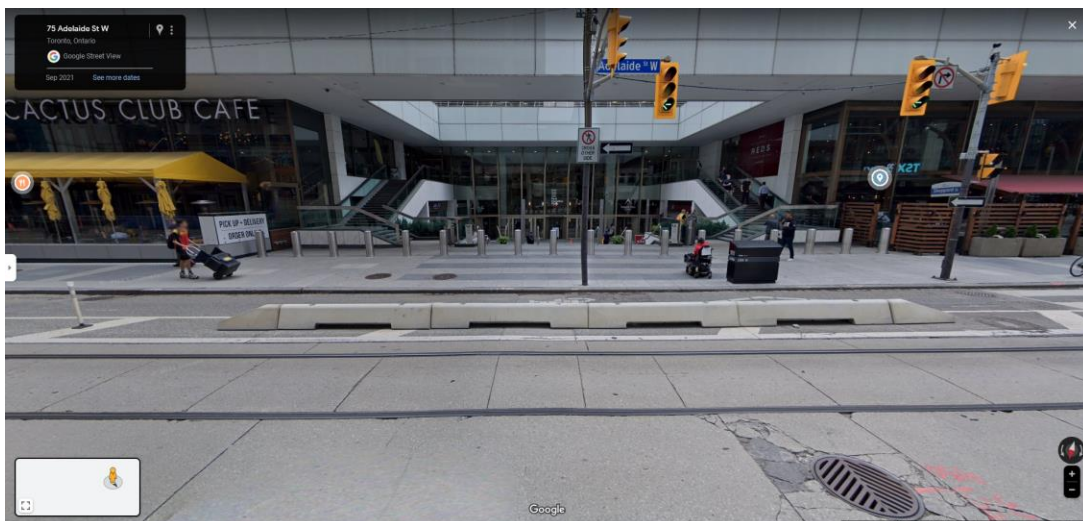

# Directions to Lennox Hall

## 1. From Adelaide Street West: (Recommended Entrance)

The entrance to the building is after Reds Wine Tavern and before Cactus Club when heading East on Adelaide Street West. Take the stairs going down to the entrance.

Enter the building and look for the Toronto Region Board of Trade logo / Lennox Hall sign on your left-hand side. There is no need to take the escalator.

2. **From King Street:**

The entrance to the building is after BMO and before Kings Taps when heading West on King Street West.

When inside the building stay on the ground floor and walk north past the Harry Rosen store. Look for the Toronto Region Board of Trade logo / Lennox Hall sign on your right-hand side. There is no need to take the escalator.