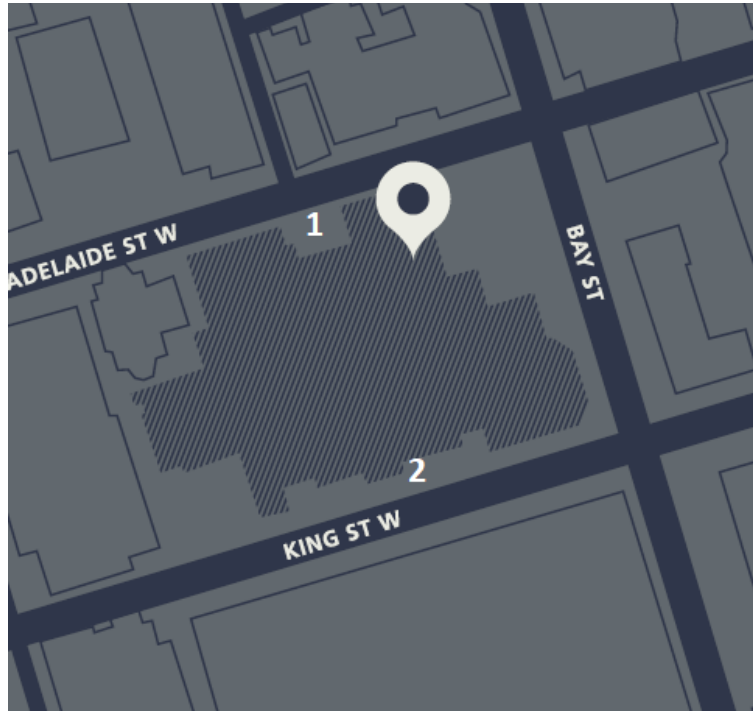

# Directions to Lennox Hall

## 1. From Adelaide Street West: (Recommended Entrance)

The entrance to the building is after Reds Wine Tavern and before Cactus Club when heading East on Adelaide Street West. Take the stairs going down to the entrance.

Enter the building and look for the Toronto Region Board of Trade logo / Lennox Hall sign on your left-hand side. There is no need to take the escalator.

2. **From King Street:**

The entrance to the building is after BMO and before Kings Taps when heading West on King Street West.

When inside the building stay on the ground floor and walk north past the Harry Rosen store. Look for the Toronto Region Board of Trade logo / Lennox Hall sign on your right-hand side. There is no need to take the escalator.